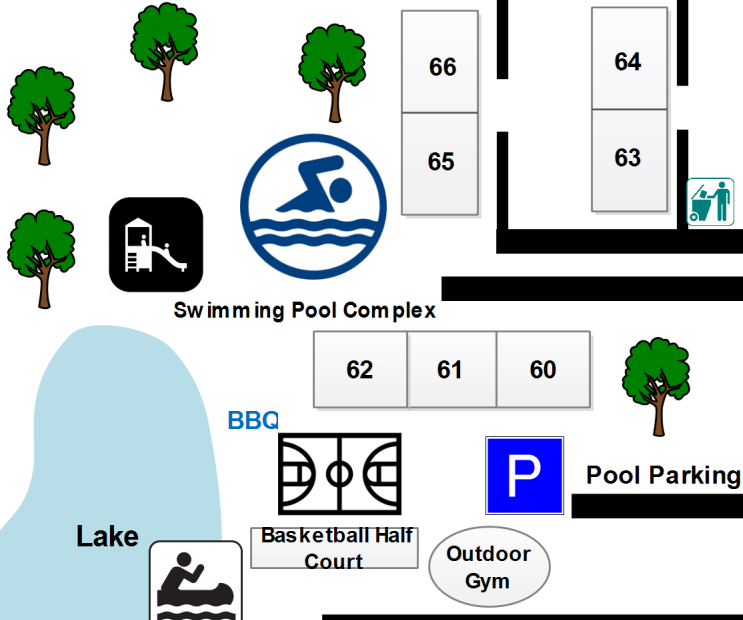

Rubbish and recycling points are located throughout the resort.

Leared Drive

Swimming Pool Complex

66
65

64
63

62 61 60

Pool Parking

Basketball Half Court

EMERGENCY
ASSEMBLY
POINT

Giant
Games

17

18

19

16

20

15

Housekeeping

Squash
Courts

EMERGENCY
ASSEMBLY
POINT

BBQ
Rotunda

31

30

32

33

25

24

23

22

21

20

19

Dixons Drive