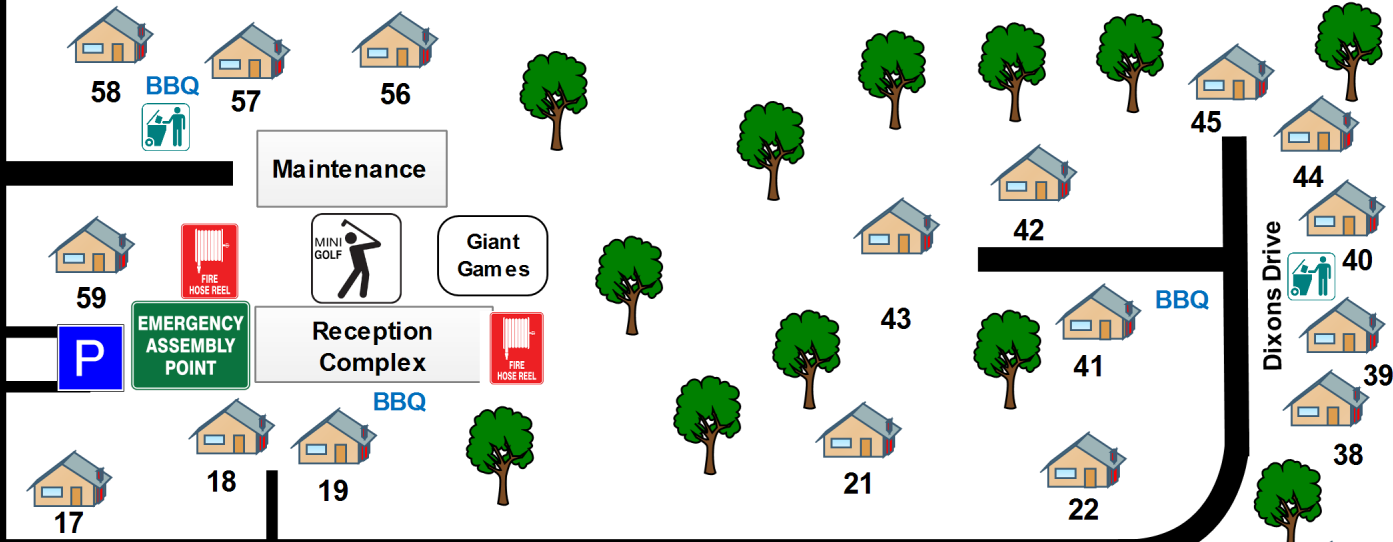

Maintenance

Reception
Complex

EMERGENCY
ASSEMBLY
POINT

Giant
Games

17

18

19

16

20

15

14

Wendy Chalkley Way

BBQ

4

3

2

1

5

8

6

9

7

BBQ

BBQ

Jarrett Drive

Tennis
Courts

Housekeeping

Squash
Courts

EMERGENCY
ASSEMBLY
POINT

BBQ
Rotunda

31

30

32

33

34

35

10

36

37

11

12

13

43

21

22

BBQ

BBQ

BBQ

BBQ

BBQ

BBQ

BBQ

BBQ

BBQ

BBQ

42

41

40

39

24

25

26

27

28

29

23

24

25

26

27

45

44

43

42

41

40

39

38

37

36

35

34

33

32

31

30

29

28

27

26

25

24

23

22

21

20

19

Dixons Drive

18

17

16

15

14

13

12

11

10

9

8

7

Edgecombe Road